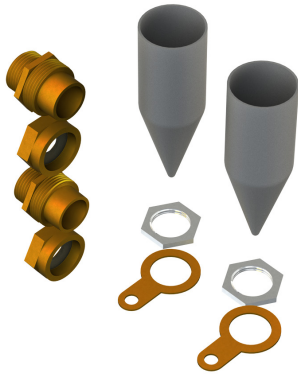

**PRODUCT CODE: CW32**  
CABLE GLAND KIT

**DESCRIPTION**

32mm Cable Gland Kit

**FINISH**

Self Colour

**MATERIAL**

Brass

**PACKAGING**

Supplied in individual kits

**ADDITIONAL NOTES**

Conforms to BS EN61386-1  
Designed for internal & external applications  
Kit comprises; 2 x glands c/w seal, 2 x shrouds, 2 x tags and 2 x locknuts

Isometric view

Top view

32mm Thread

Side view