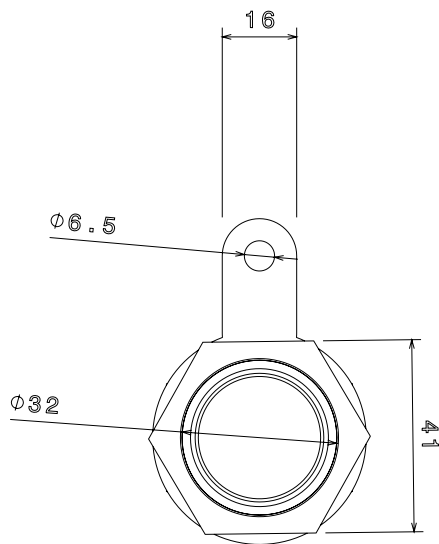

**PRODUCT CODE: CW32**  
CABLE GLAND KIT

**DESCRIPTION**

32mm Cable Gland Kit

**FINISH**

Self Colour

**MATERIAL**

Brass

**PACKAGING**

Supplied in individual kits

**ADDITIONAL NOTES**

Conforms to BS EN61386-1  
Designed for internal & external applications  
Kit comprises; 2 x glands c/w seal, 2 x shrouds, 2 x tags and 2 x locknuts

Isometric view

Top view

32mm Thread

Side view